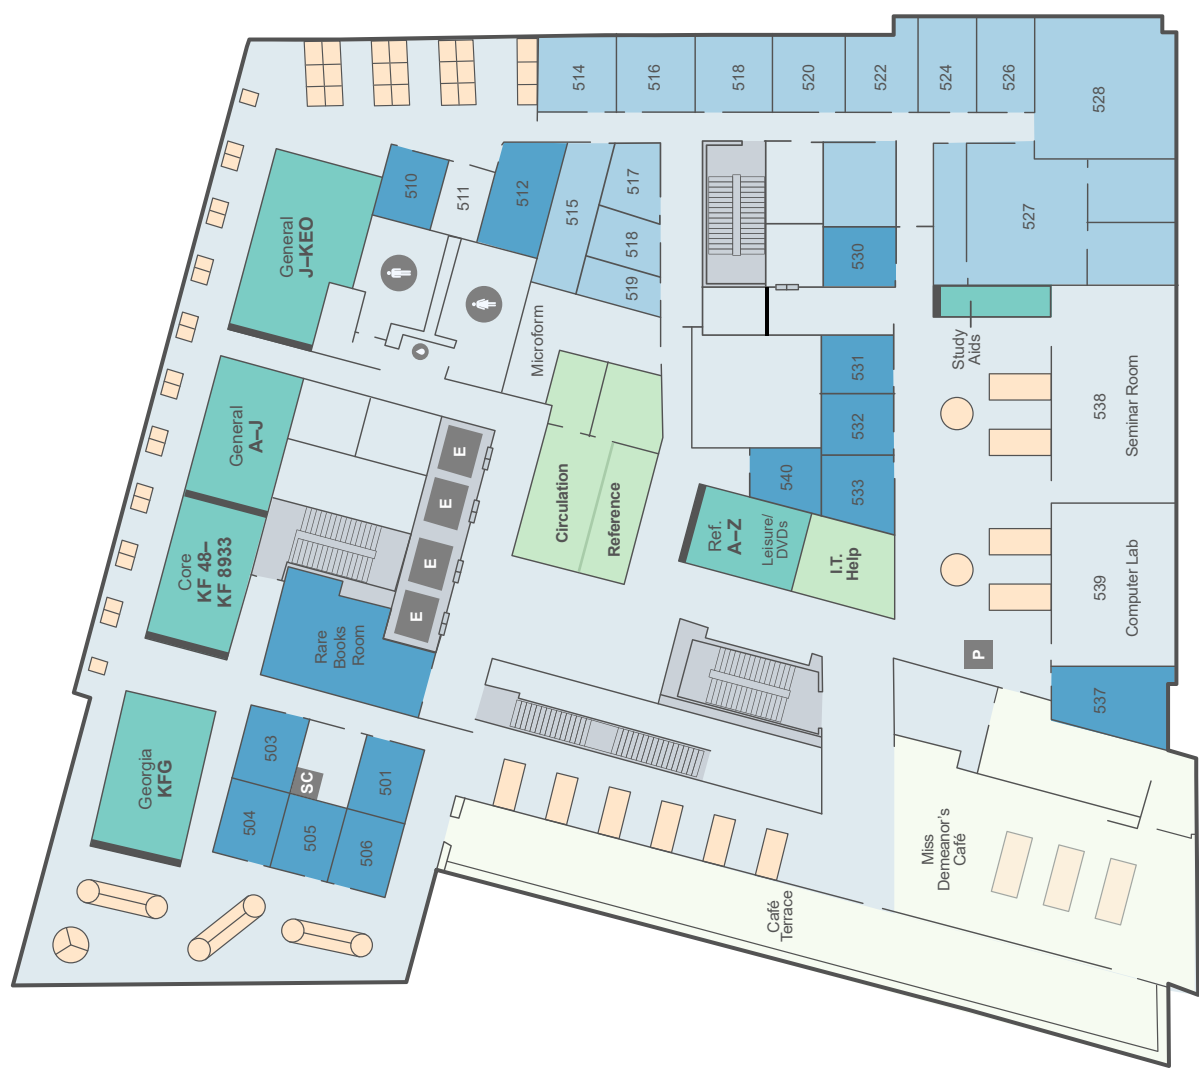

# Law Library LEVEL 5

- Carrel / Desk
- Bookshelf
- Information Desk
- Group Study Room
- Library Faculty & Services
- Café/Terrace
- P
- SC
- Printer
- Scan & Copy
- Elevator

# Law Library LEVEL 6

- Carrel / Desk
- Bookshelf
- Information Desk
- Group Study Room
- Library Faculty & Services
- Terrace
- P Printer
- S Scan
- E Elevator